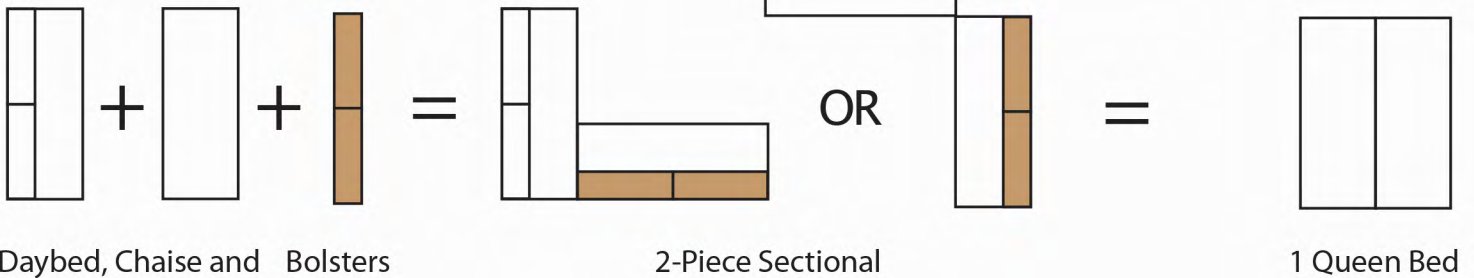

Gemini

Our Gemini daybeds come individually, but function best in pairs; they work as both a corner sectional sofa or a Queen-sized bed. Gemini daybeds have solid cherry turned legs, and seat cushions with zippered covers in deluxe, 2.6 lb density, high resiliency foam.

Gemini (Queen) Chaise Package: \$5,090

- ✓ Two Solid Cherry Frames with turned cherry legs.
- ✓ Two 6" x 30" x 80" HR foam cushions in Grade B Fabric.*
- ✓ Two Angled Back Bolsters in matching fabric.

Gemini daybeds are 30" deep, which, with added back bolsters offers an optimal 22" seating depth; and for sleeping, you'll find the 80" length to be perfect for your taller guests. Additionally, you can combine two Gemini Daybeds to create one Queen bed.

*Other grades of fabric available for additional cost.

© Bedworks 5/2024

Gemini

Gemini (Queen) Sectional Package: \$5,590

- ✓ Two Solid Cherry Frames with turned cherry legs.
- ✓ Two 6" x 30" x 80" HR foam cushions in Grade B Fabric.*
- ✓ Four Back Bolsters in matching fabric with "Free" Corner Bolster.

Other Layout Options:

Daybed, Chaise and Bolsters

2-Piece Sectional

1 Queen Bed

Gemini Analyst Chaise Package: \$2,630

- ✓ Solid Cherry Frame with turned cherry legs.
- ✓ 6" x 30" x 80" HR foam cushion in Grade B fabric.*
- ✓ Analyst Wedge Pillow and Foot Protector in matching fabric.