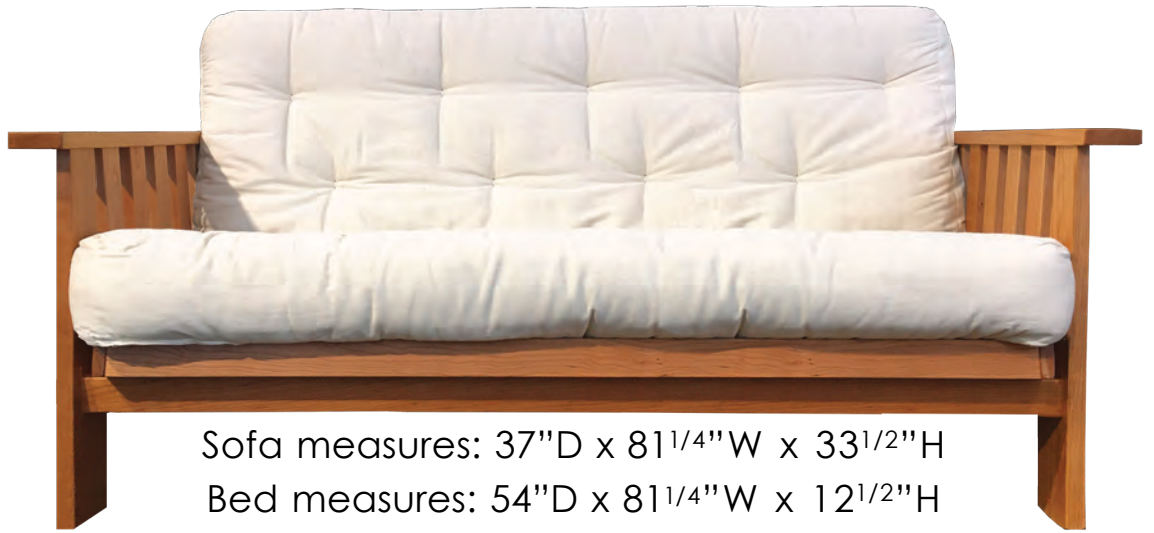

Kyoto

Futon Sofa Bed

Solid Cherry Frame
w/o Futon Mattress

\$999

Sofa measures: 37"D x 81¹/₄"W x 33¹/₂"H

Bed measures: 54"D x 81¹/₄"W x 12¹/₂"H

Student Basic Package

Includes:

- Kyoto Cherry Frame
- Student Basic Futon Mattress
- Designer, Microsuede or Polycotton Cover

\$1,375

Virgin 10 Package

Includes:

- Kyoto Cherry Frame
- Virgin 10 Futon Mattress
- Designer, Microsuede or Polycotton Cover

\$1,525

East/West Package

Includes:

- Kyoto Cherry Frame
- East/West Futon Mattress
- Designer, Microsuede or Polycotton Cover

\$1,629

Futon Loveseat w/Ottoman

Solid Cherry Frames
w/o Futon Mattresses

\$1,148

Loveseat: 37"D x 60¹/₂"W x 33¹/₂"H

Bed: 75"D* x 60¹/₂"W x 12¹/₂"H

*with Ottoman

Ottoman:

21"D x 54"W x 12¹/₂"H

Loveseat & Ottoman Virgin 10 Package

Includes:

- Kyoto Cherry Frame
- Cherry Ottoman
- Virgin 10 Futon Mattresses
- Microsuede or Polycotton Cover